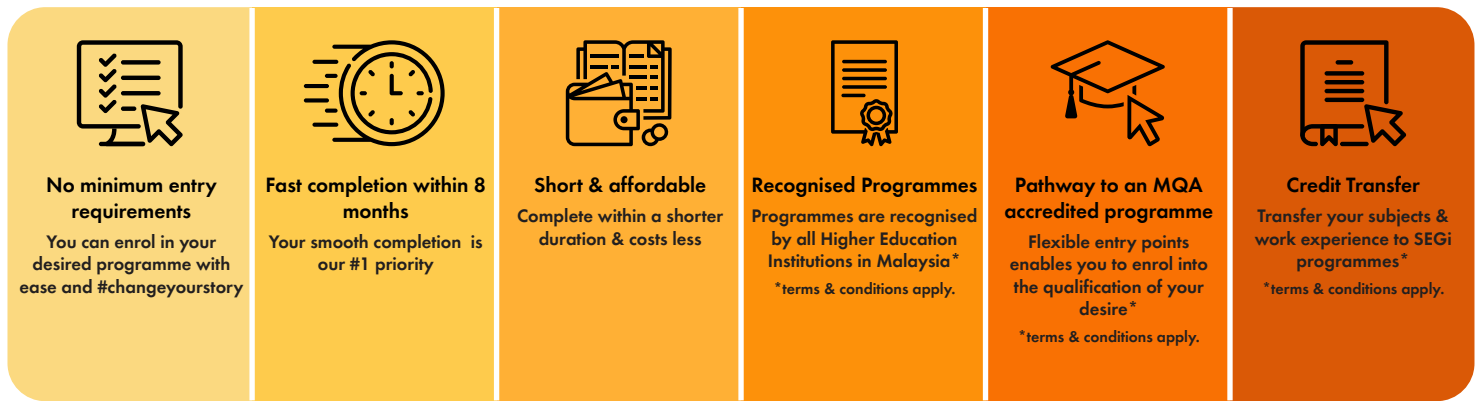

Diploma in Early Childhood Education

Fee Structure

First Professional Diploma: **RM7,870**
Subsequent Professional Diploma: **RM4,910**

Offered in

Why SEGi Professional Diploma?

Flexible Delivery Structure