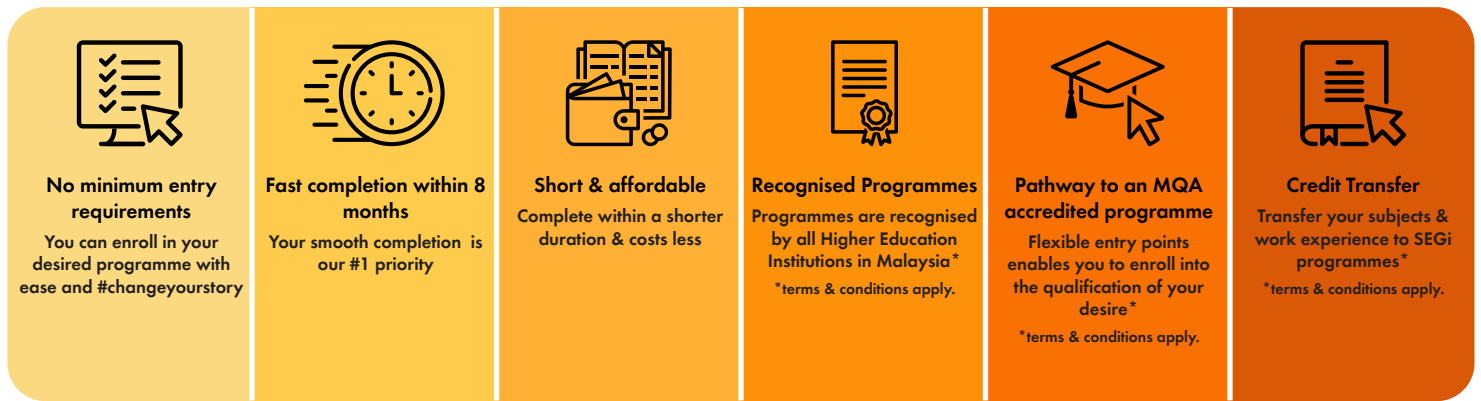

Why SEGi Professional Diploma?