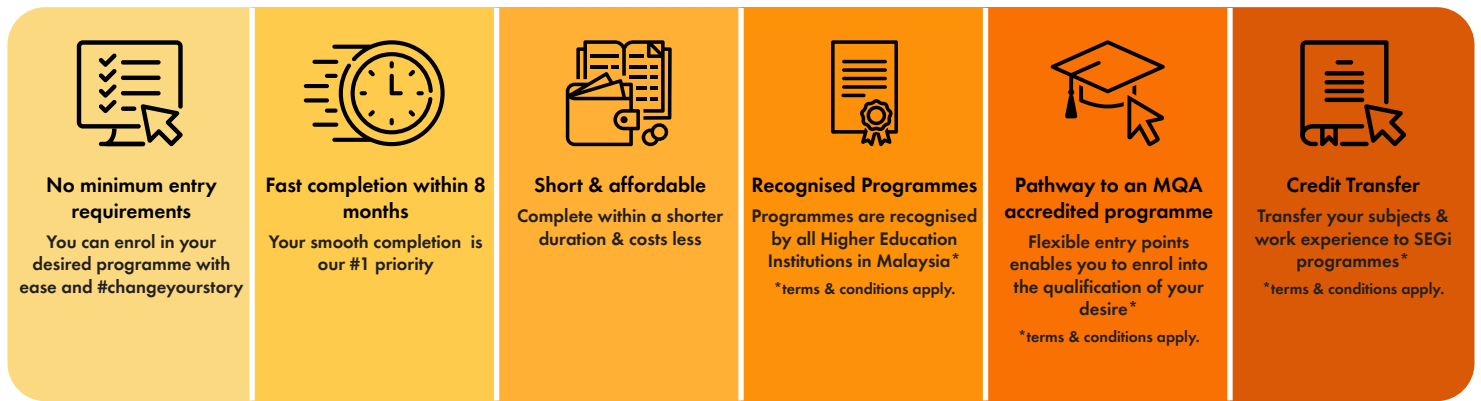

Diploma in IT

Fee Structure

First Professional Diploma: **RM7,870**
Subsequent Professional Diploma: **RM4,910**

Offered in

Why SEGi Professional Diploma?

Flexible Delivery Structure

Pathway to an Accredited Diploma